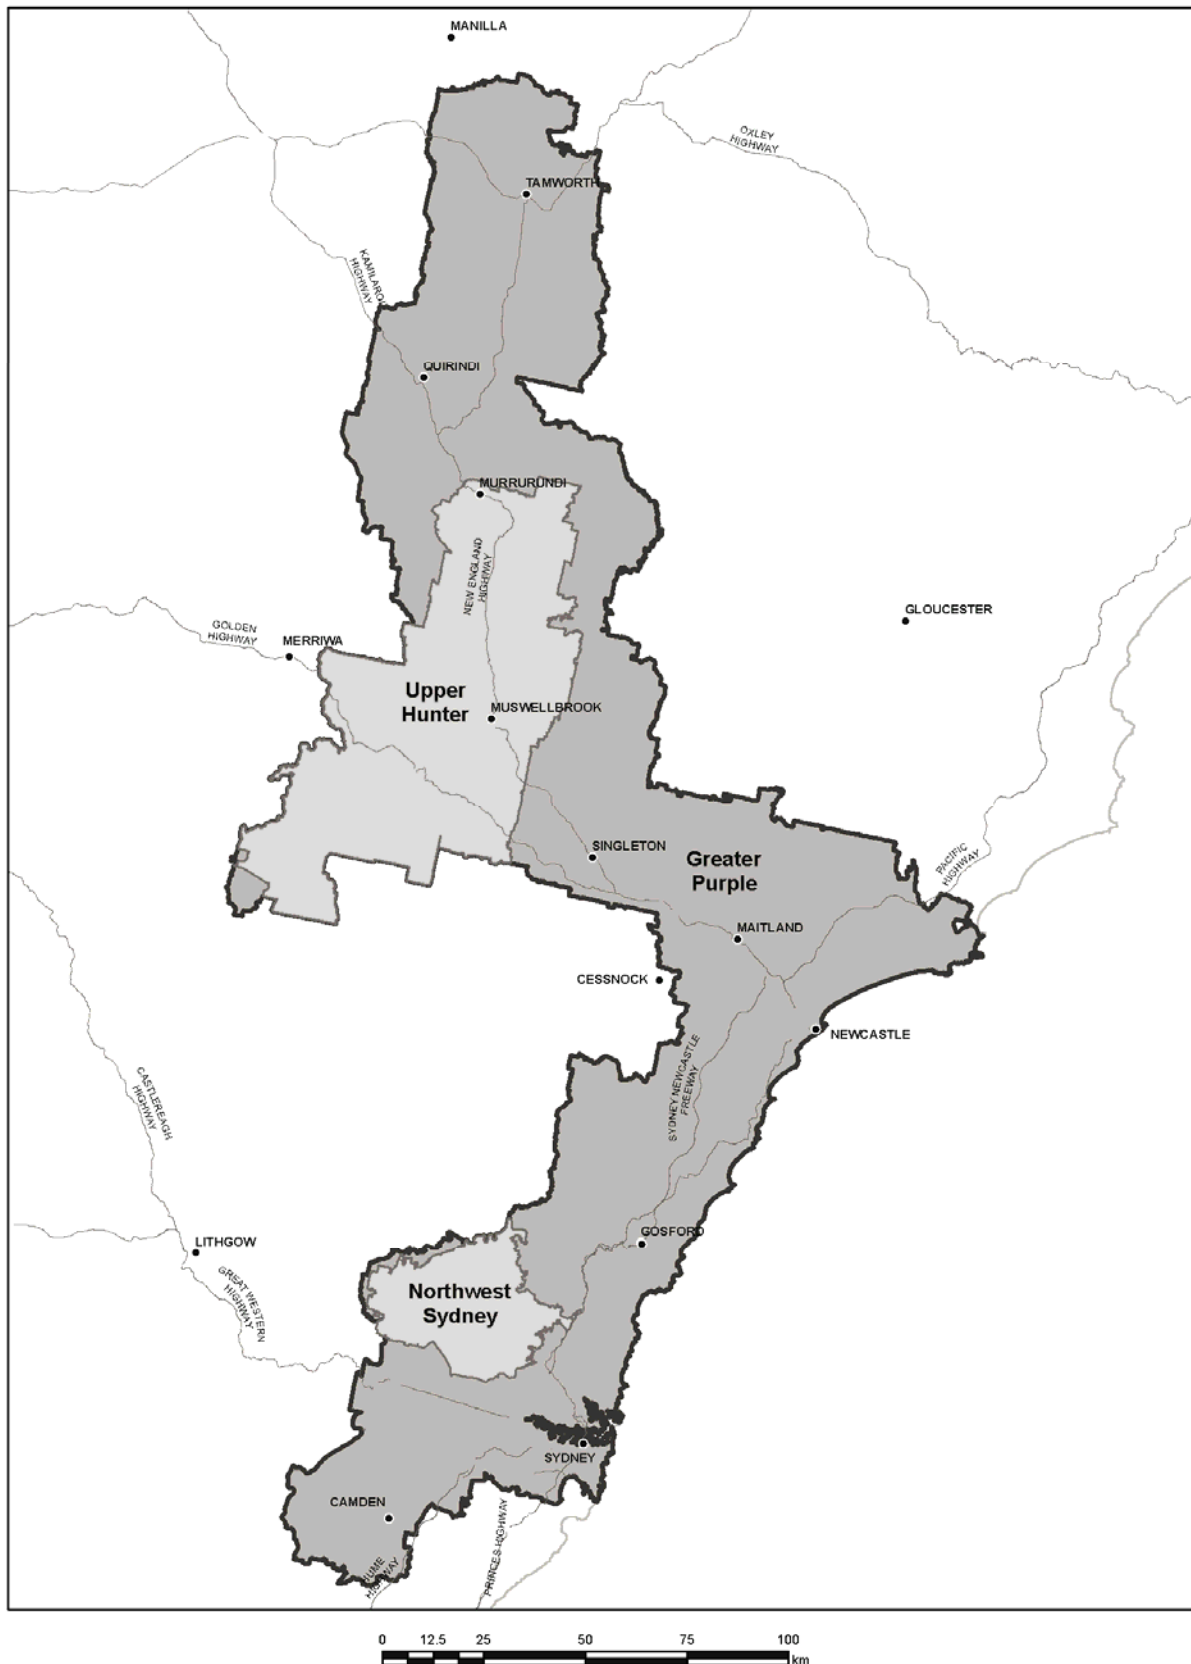

SCHEDULE 2

Special Restricted Area (Purple) – Tamworth to Camden

All areas described in Schedule 1, and the areas declared to be a Special Restricted Area (Purple) pursuant to the orders declared under section 15 of the Act entitled “Declaration of Restricted Area – Special restricted Area (Purple) – Upper Hunter” and “Declaration of Restricted Area – Special Restricted Area – North Western Sydney” both dated 20 September 2007 and both commencing on 21 September 2007; and as shown in the map below.

Inset Tamworth to Camden Special Restricted Area (Purple)