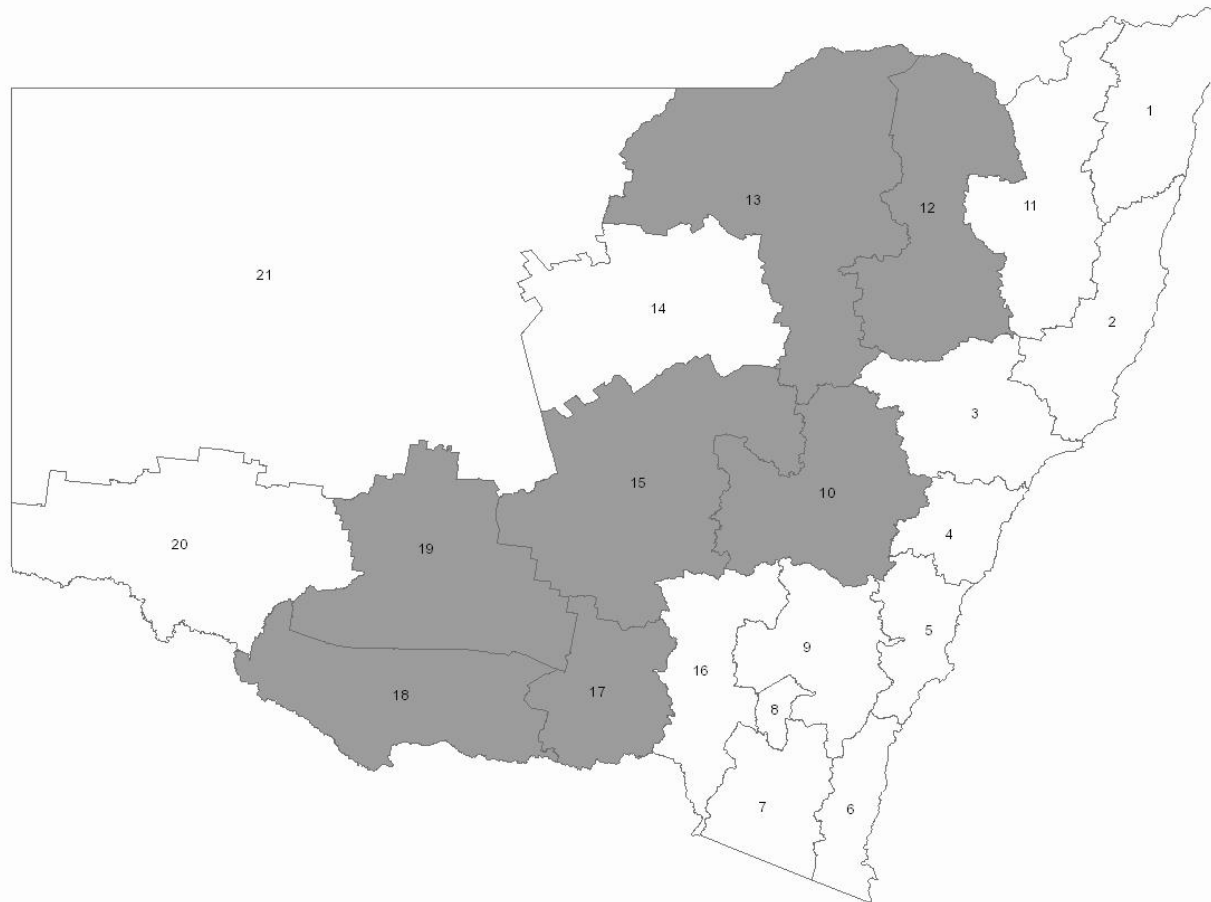

TOTAL FIRE BAN

NSW Rural Fire Service State Operations Centre

Telephone: 1800 679 737 **Facsimile:** (02) 8741 5300

The Commissioner NSW Rural Fire Service, has imposed a Total Fire Ban for Fire Area(s)

Central Ranges, Northern Slopes, North Western, Lower Central West Plains, Eastern Riverina, Southern Riverina and Northern Riverina

From 00:01 to 23:59 on Tuesday 01 December 2020

Total Fire Ban Areas

1. Far North Coast

Ballina, Byron, Clarence Valley, Kyogle, Lismore, Richmond Valley and Tweed

2. North Coast

Bellingen, Port Macquarie-Hastings, Coffs Harbour, Mid-Coast, Kempsey and Nambucca

3. Greater Hunter

Cessnock, Dungog, Lake Macquarie, Maitland, Muswellbrook, Newcastle, Port Stephens, Singleton and Upper Hunter

4. Greater Sydney Region

All Sydney Metropolitan councils plus Blue Mountains, Central Coast and Hawkesbury

5. Illawarra/Shoalhaven

Kiama, Shellharbour, Shoalhaven, Wingecarribee, Wollondilly and Wollongong

6. Far South Coast

Bega Valley and Eurobodalla

7. Monaro Alpine

Bombala, Cooma-Monaro and Snowy River

9. Southern Ranges

Goulburn Mulwaree, Queanbeyan-Palerang, Upper Lachlan and Yass Valley

10. Central Ranges

Bathurst Regional, Blayney, Cabonne, Cowra, Lithgow, Mid Western Regional, Oberon and Orange

11. New England

Armidale Regional, GlenInnes / Severn, Tenterfield, Uralla and Walcha

12. Northern Slopes

Gunnedah, Gwydir, Inverell, Liverpool Plains and Tamworth Regional

13. North Western

Warrumbungles, Moree Plains, Narrabri and Walgett

14. Upper Central West Plains

Bogan, Coonamble, Gilgandra and Warren

15. Lower Central West Plains

Bland, Dubbo, Forbes, Lachlan, Narromine, Parkes, Temora and Weddin

16. Southern Slopes

Cootamundra-Gundagai, Hilltops and Snowy Valleys

17. Eastern Riverina

Albury, Coolamon, Greater Hume, Junee, Lockhart and Wagga Wagga

18. Southern Riverina

Berrigan, Edward River, Federation, Murray River and Southern parts of Murrumbidgee

19. Northern Riverina

Carrathool, Northern parts of Murrumbidgee, Griffith, Hay, Leeton and Narrandera

20. South Western

Balranald and Wentworth

21. Far Western

Bourke, Brewarrina, Broken Hill, Central Darling, Cobar and Unincorporated NSW