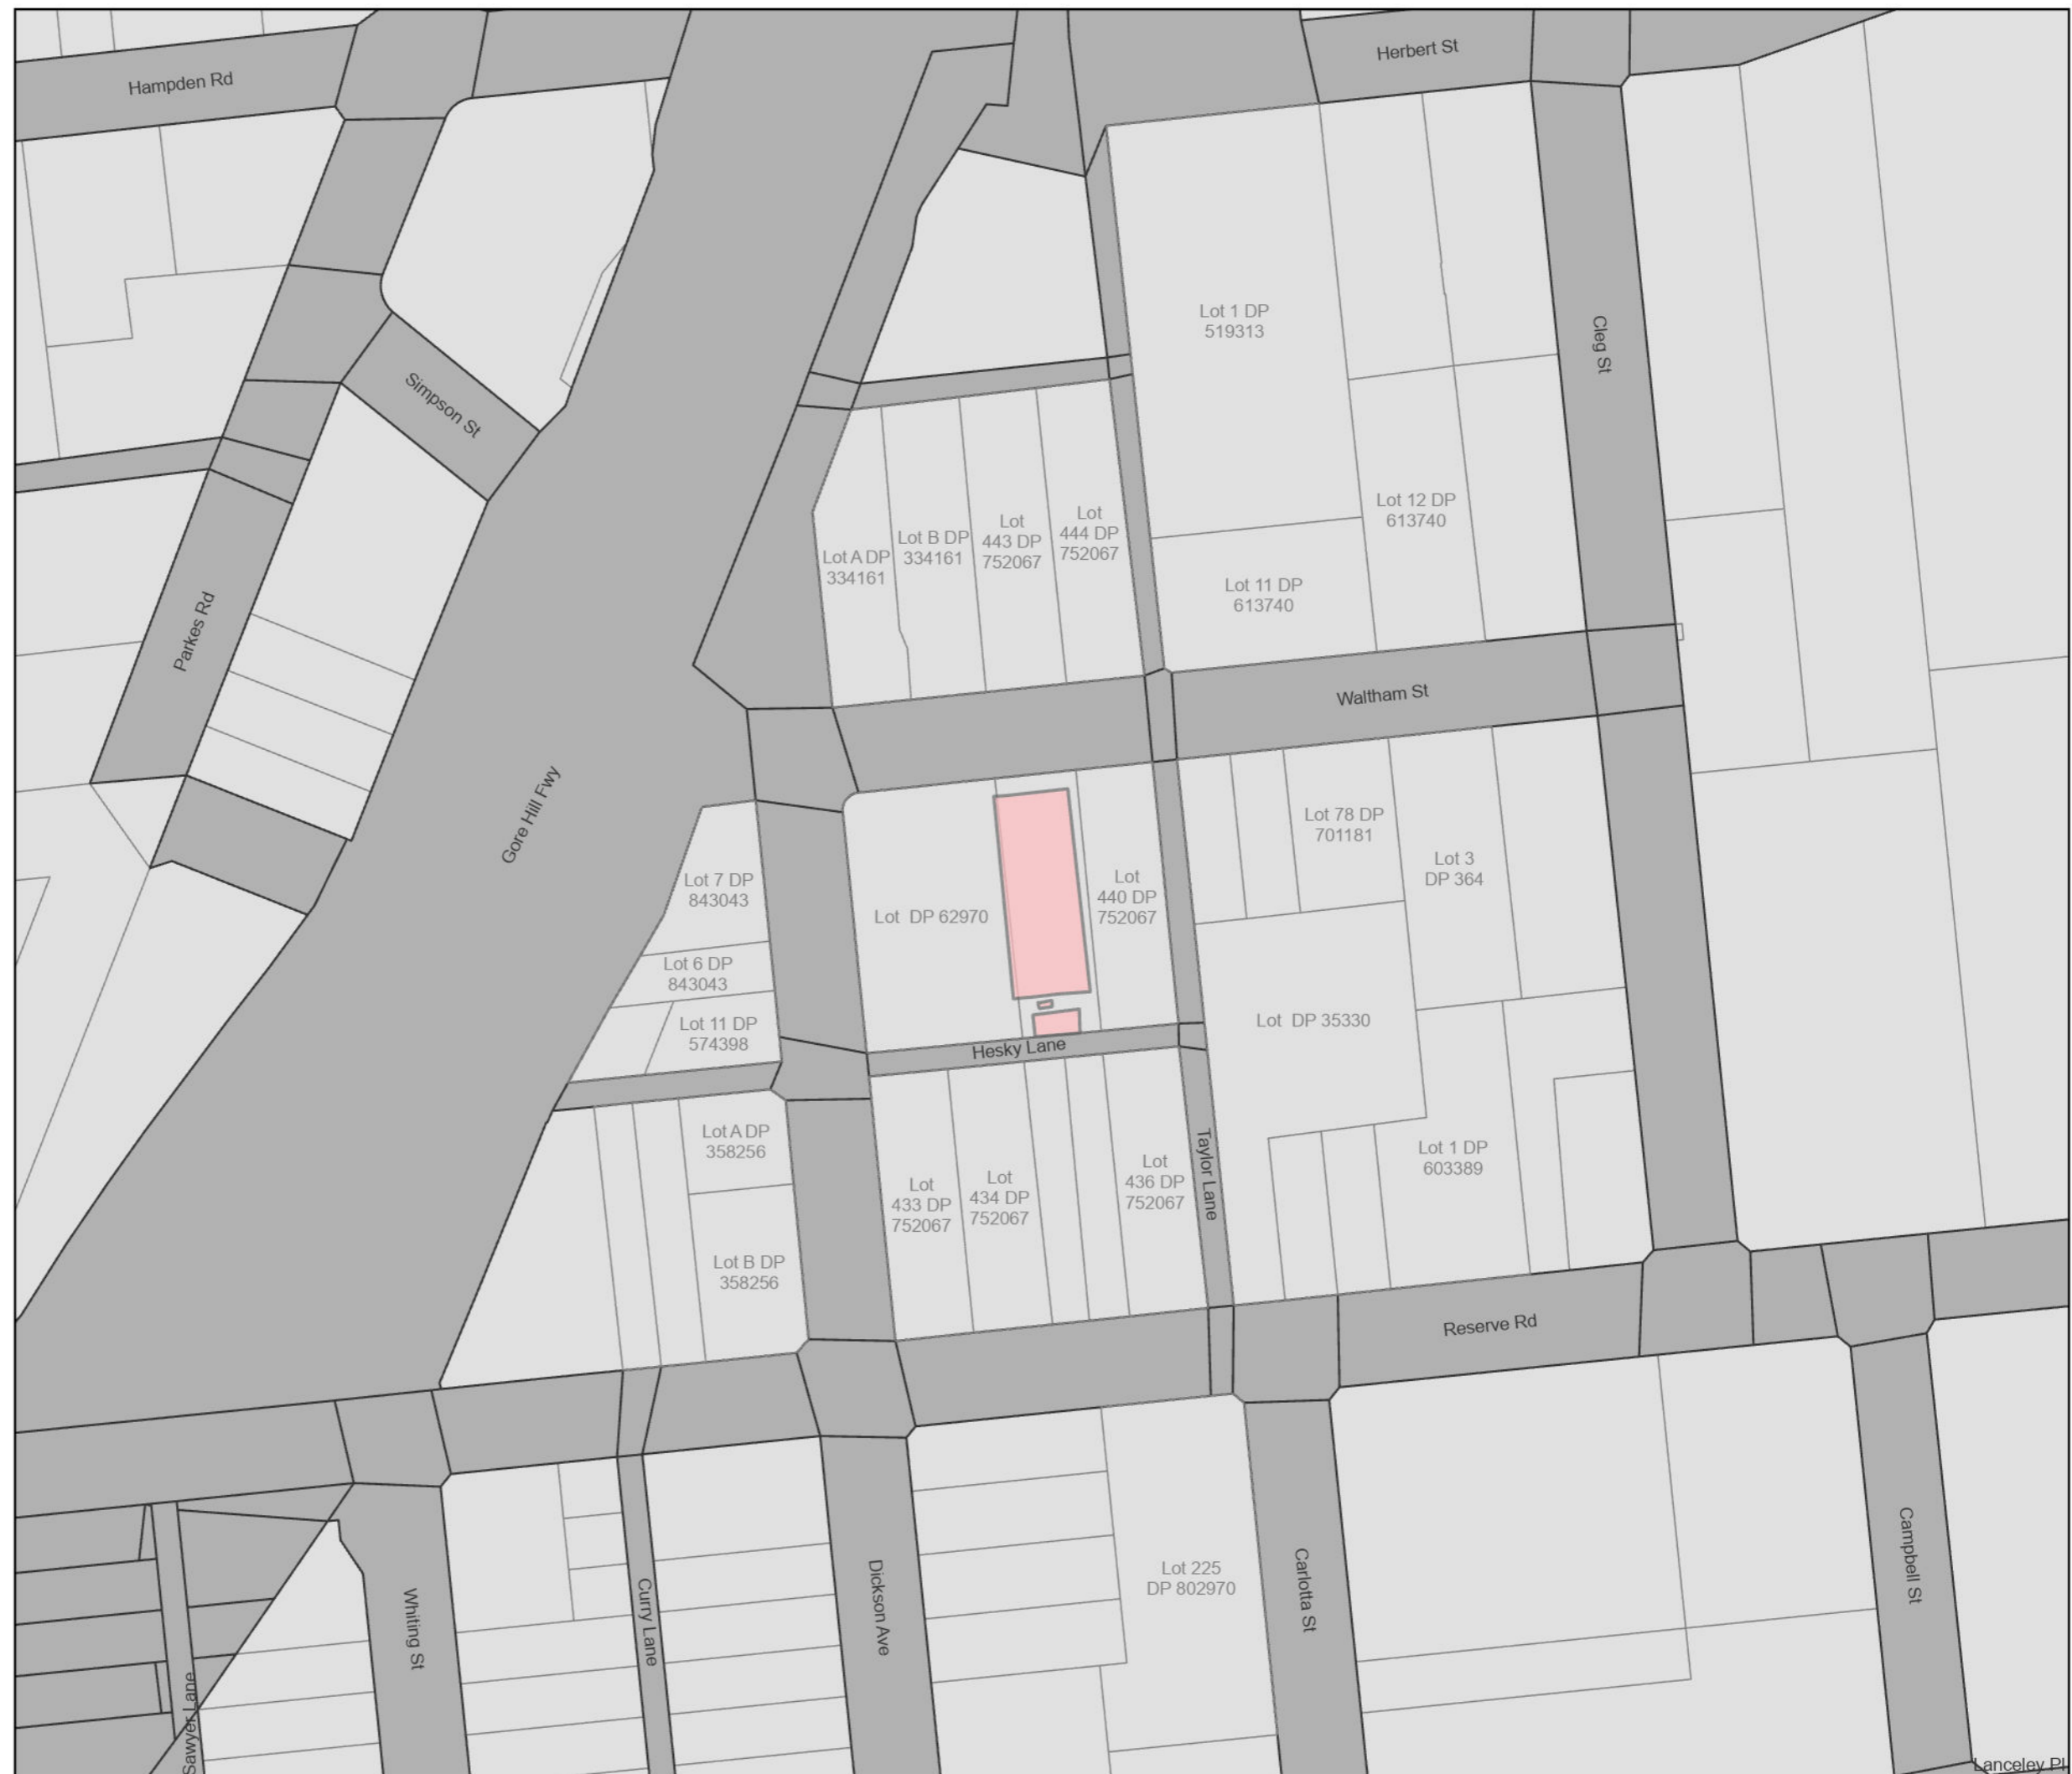

Protection of the Environment Operations Act 1997

Northern Sydney Community Recycling Centre

Willoughby Local Government Area

Community Recycling Centre Location

Cadastre

Lot

Road Corridor

Projection: MGA Zone 56
Datum: GDA 1994

Scale: 1:1,500 @ A3